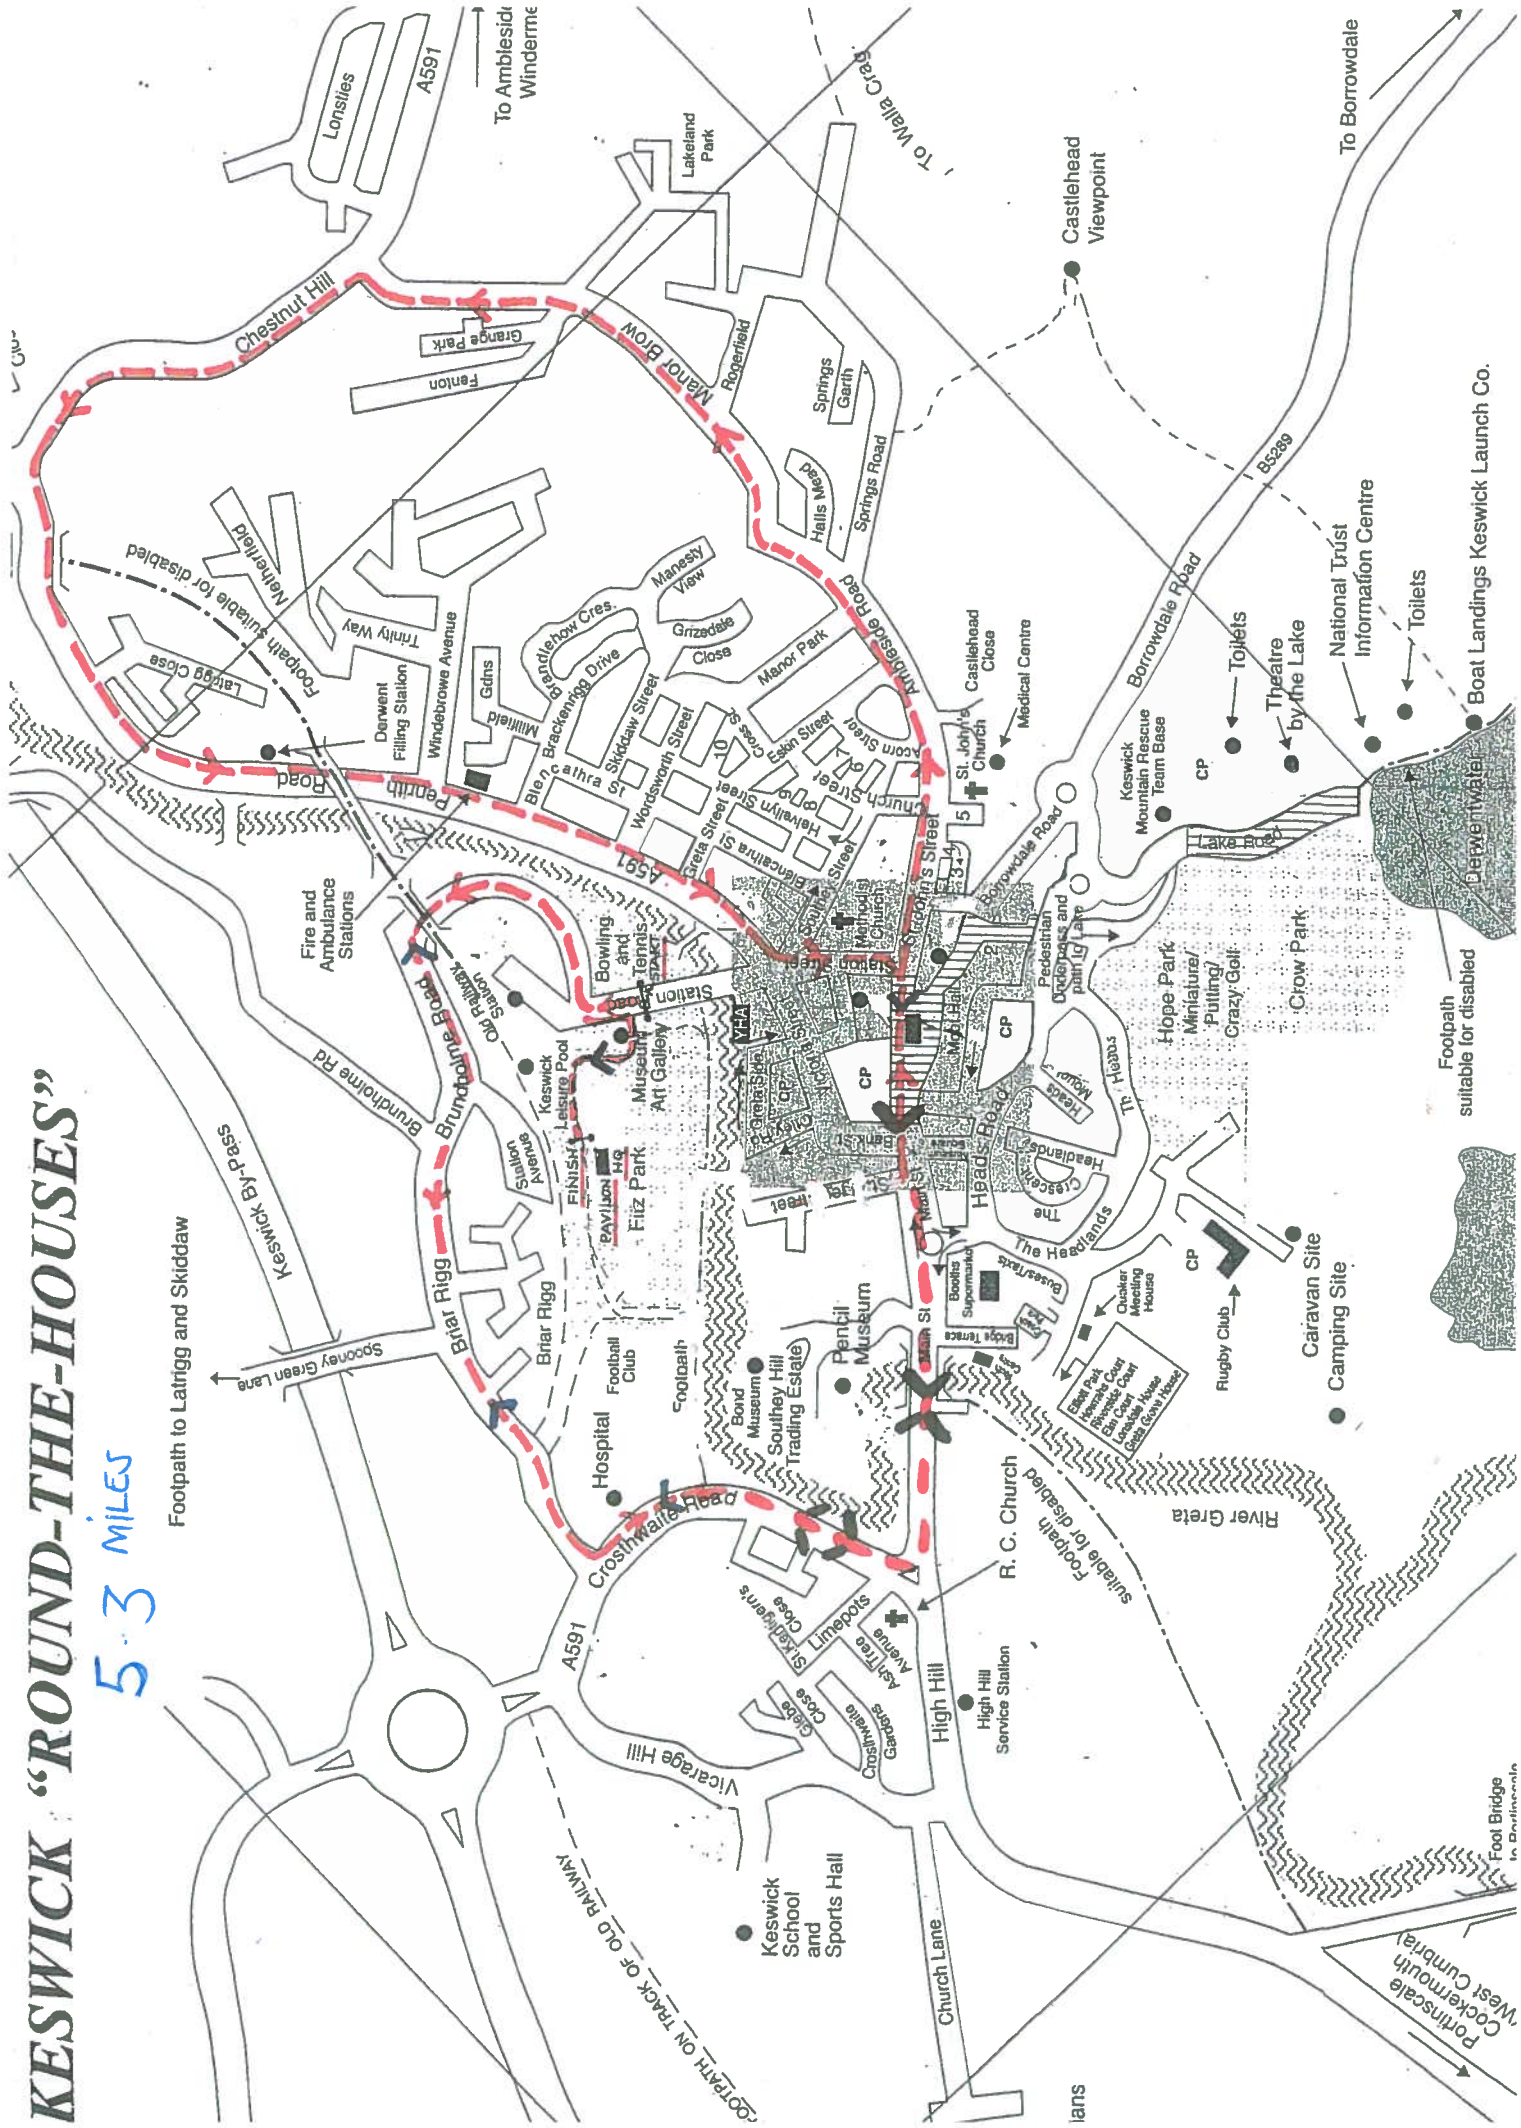

KESWICK "ROUND-THE-HOUSES"

5.3 MILES

Footpath to Lairigg and Skiddaw

Footpath suitable for disabled

Footpath suitable for disabled

Footpath suitable for disabled

Footpath suitable for disabled

Footpath suitable for disabled