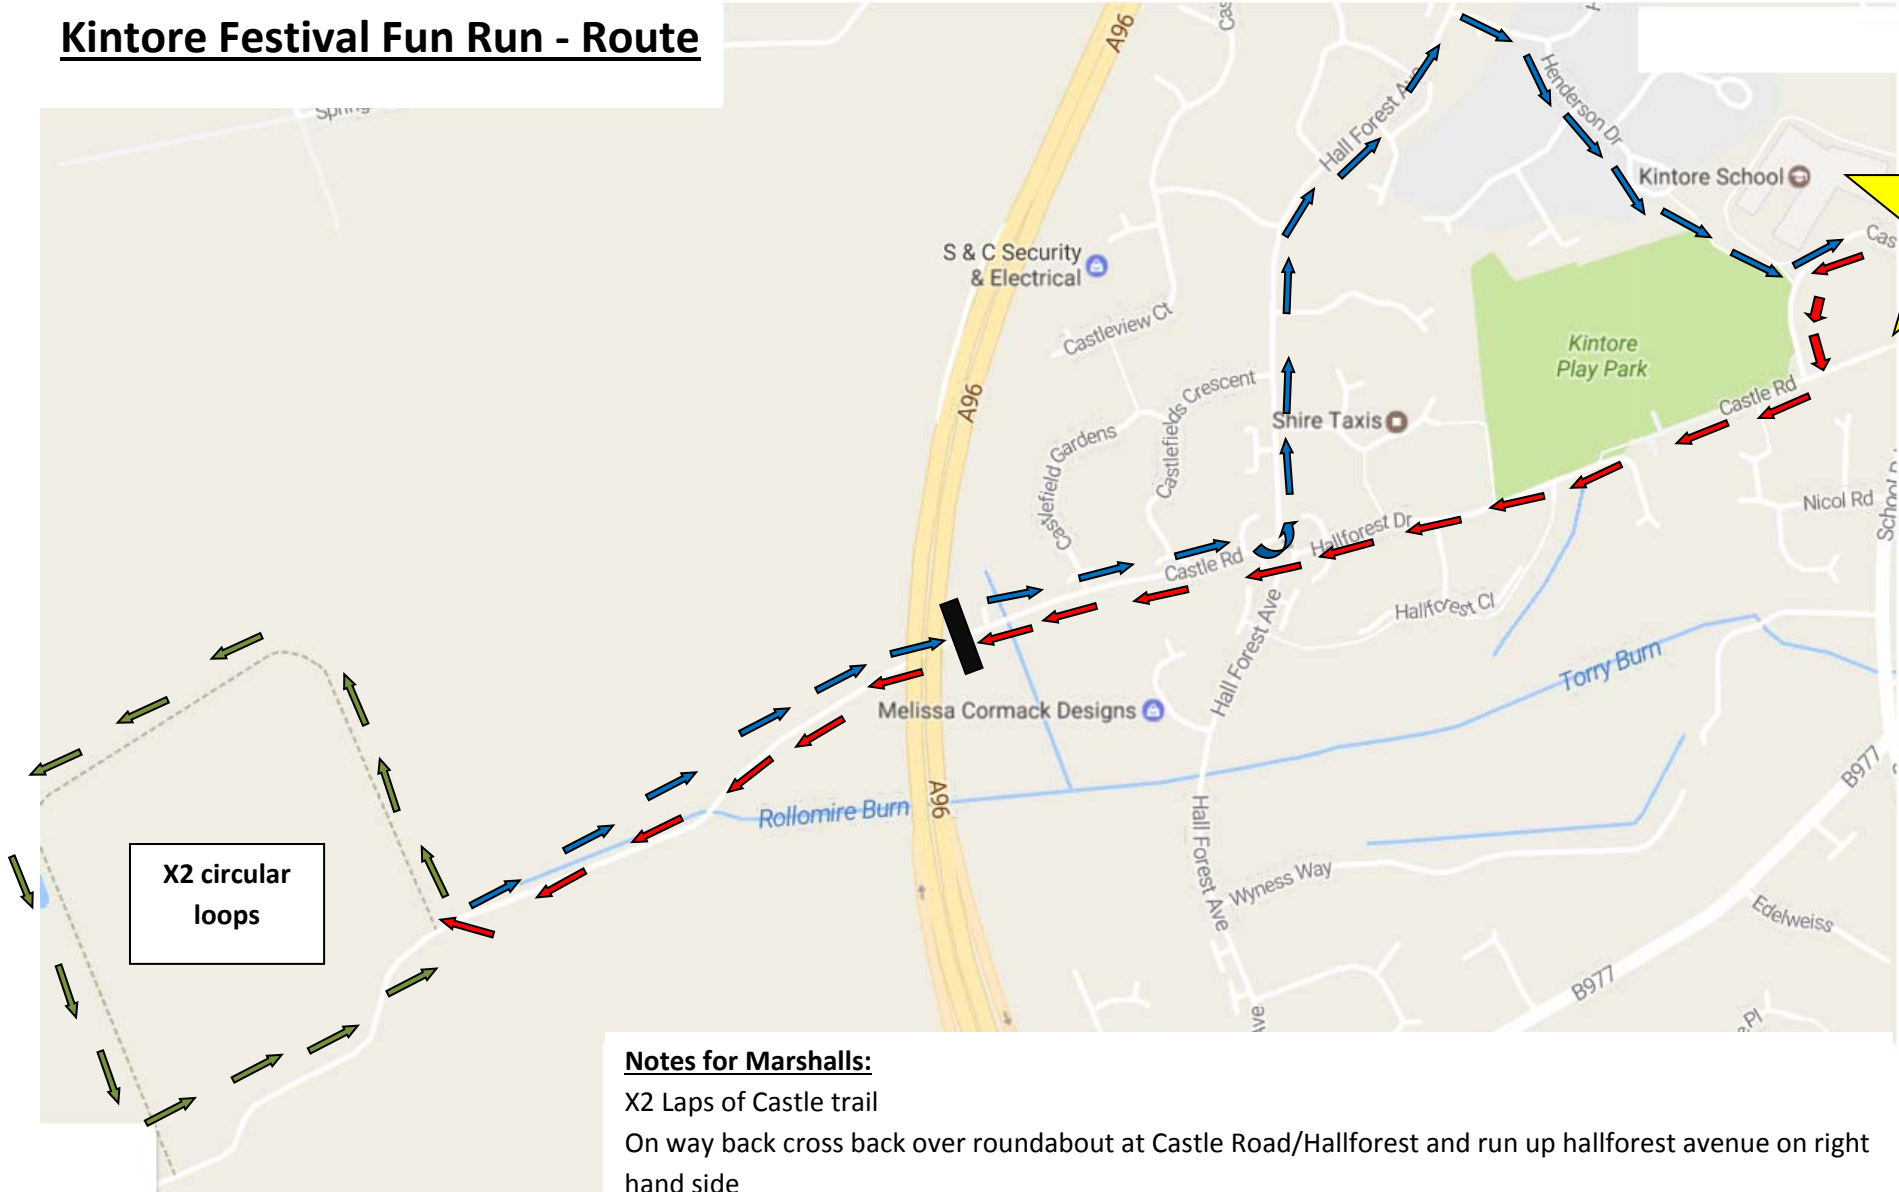

# Kintore Festival Fun Run - Route

X2 circular loops

**Notes for Marshalls:**

X2 Laps of Castle trail  
 On way back cross back over roundabout at Castle Road/Hallforest and run up hallforest avenue on right hand side

- Key**
- Start route
  - Castle Trail
  - Return route